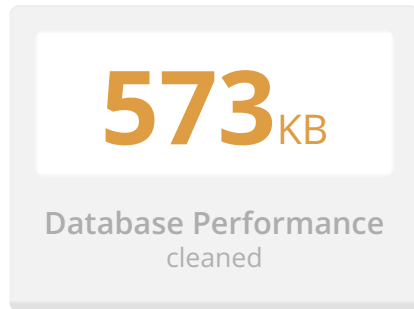

Optimization

As your MySQL database grows it can slow down your website performance.